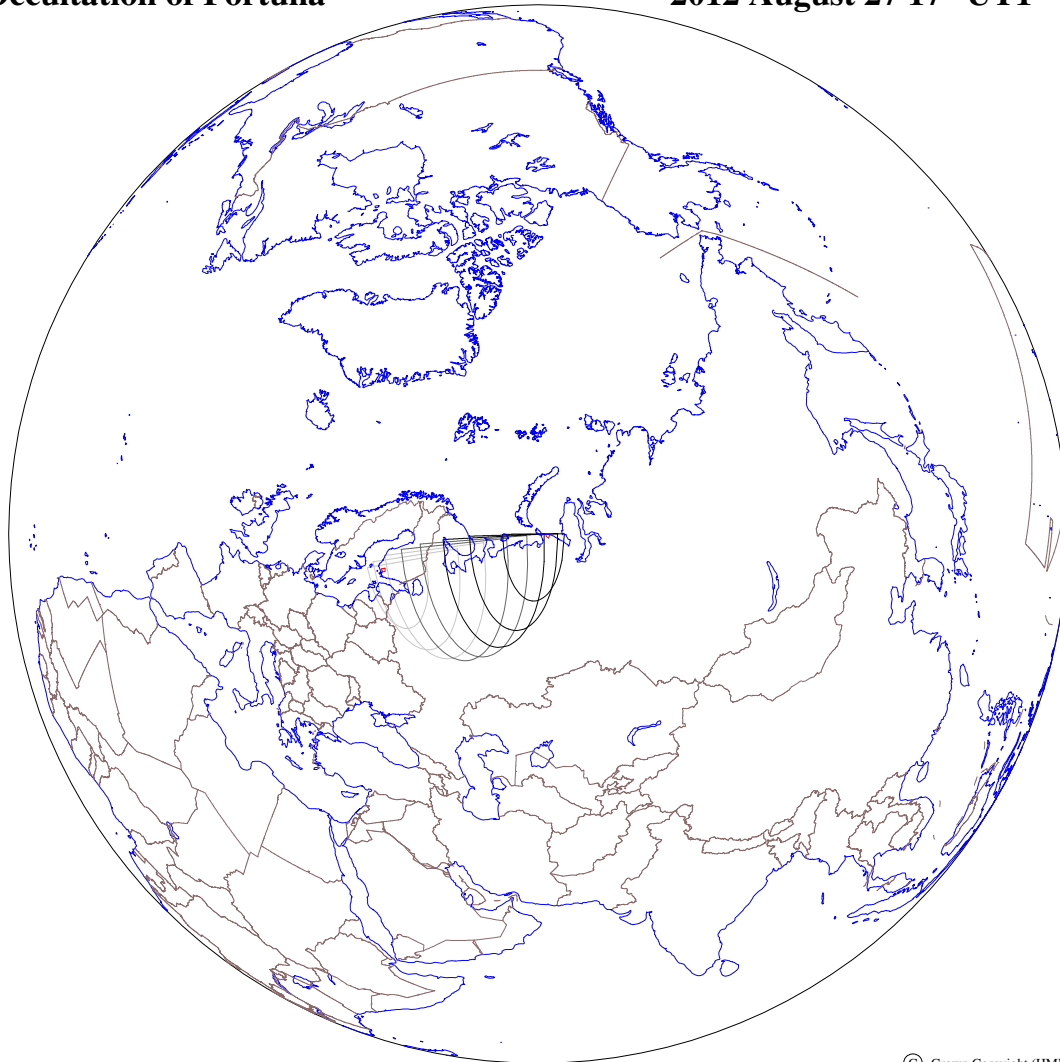

Occultation of Fortuna

2012 August 27 17^h UT1

© Crown Copyright (HMNAO)

Conjunction 2012 August 27

Time 16^h 44^m 24^s TT

Right ascension 19^h 05^m 54^s

Declination -20° 12' 50"

Delta T = TT - UT1 = 66^s0

Centre of the globe: longitude 059°3 E

latitude 69°8 N

First shadow 2012 Aug. 27 at 15^h 55^m4 UT1

Last shadow 2012 Aug. 27 at 16^h 46^m4 UT1

Footprints (light to dark) every 00^h 06^m0