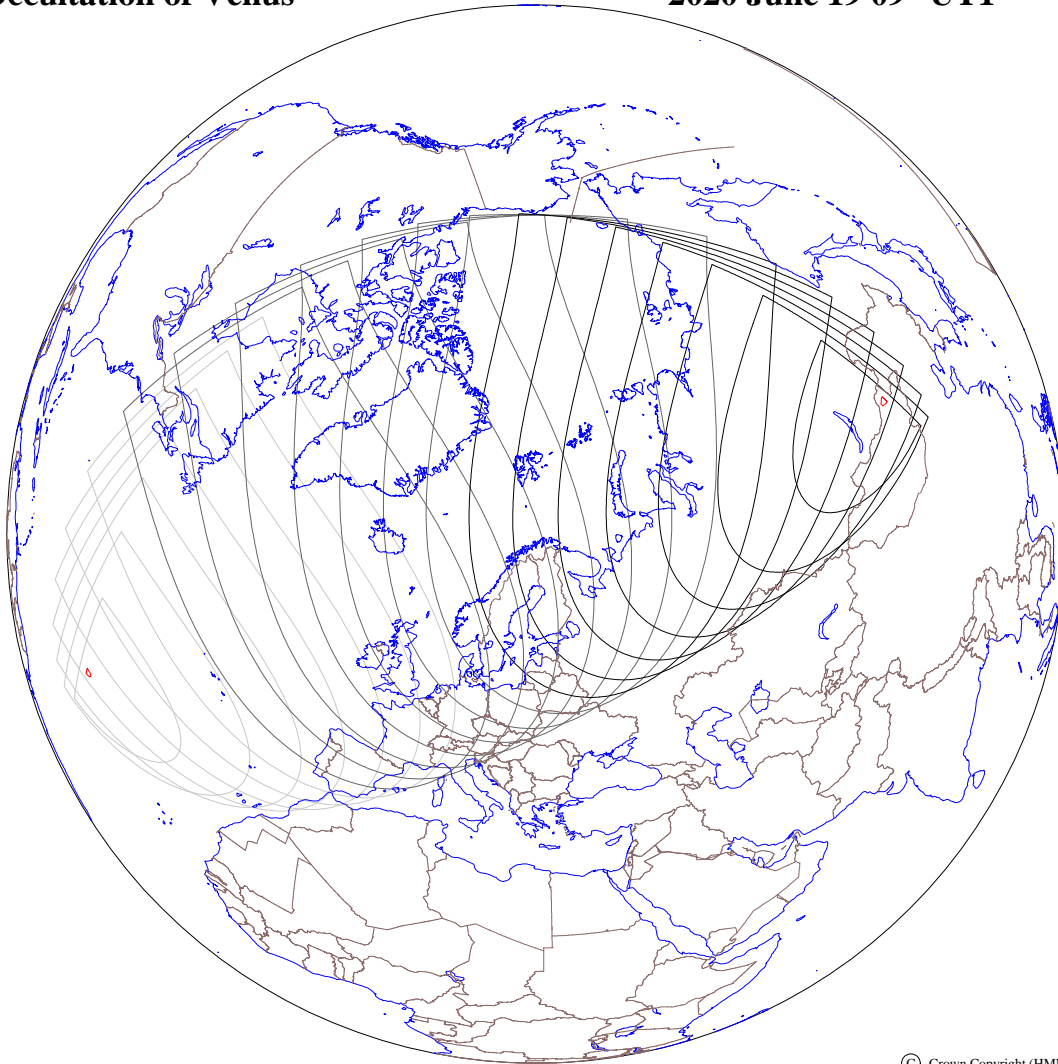

Occultation of Venus

2020 June 19 09^h UT1

© Crown Copyright (HMNAO)

Conjunction 2020 June 19

Time 08^h 55^m 07^s TT

Right ascension 4^h 18^m 36^s

Declination +18° 33' 32"

Delta T = TT - UT1 = 70^s0

Centre of the globe: longitude 023°1 E

latitude 71°5 N

First shadow 2020 June 19 at 06^h 46^m0 UT1

Last shadow 2020 June 19 at 10^h 17^m9 UT1

Footprints (light to dark) every 00^h 10^m0