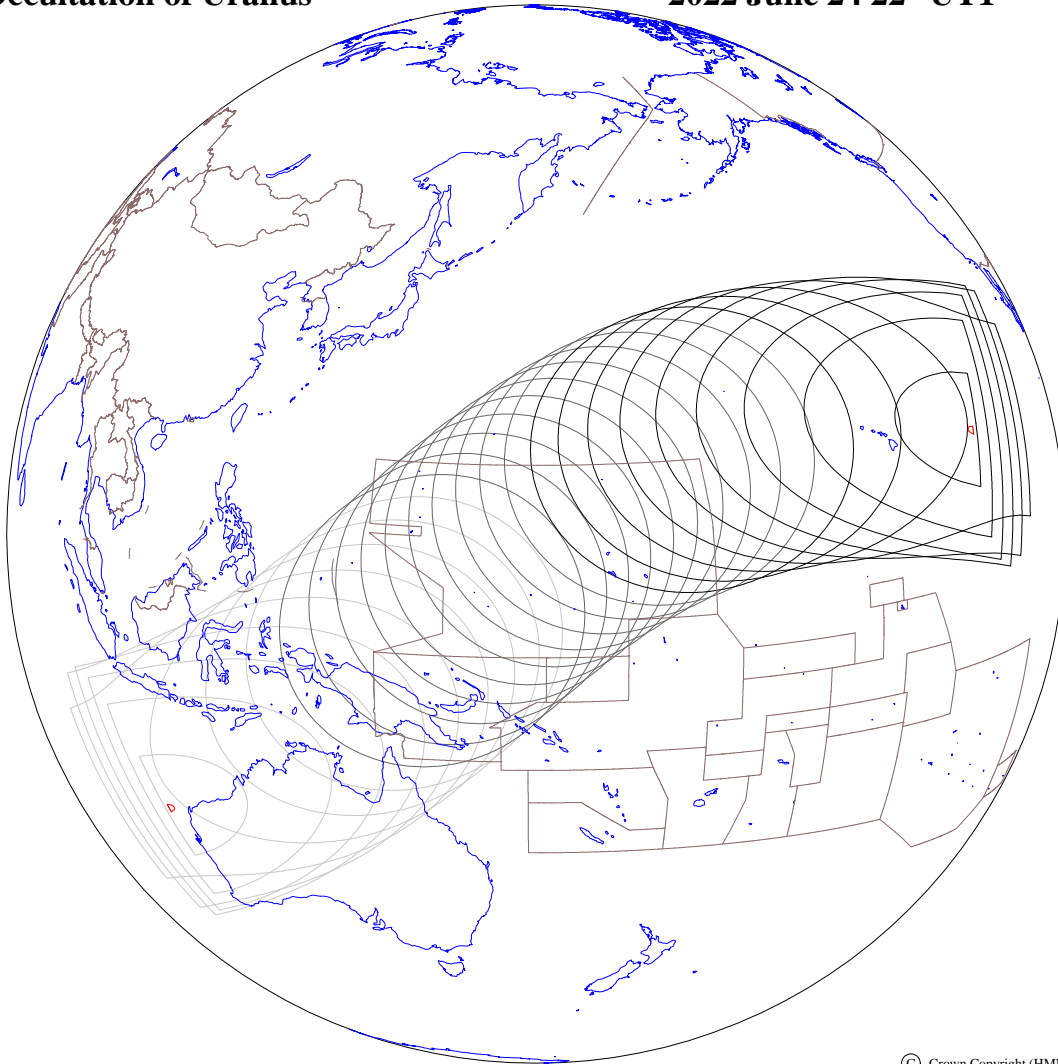

Occultation of Uranus

2022 June 24 22^h UT1

© Crown Copyright (HMNAO)

Conjunction 2022 June 24

Time 22^h 14^m 01^s TT

Right ascension 3^h 00^m 31^s

Declination +16° 42' 16"

Delta T = TT - UT1 = 71^s0

Centre of the globe: longitude 158°9 E

latitude 13°5 N

First shadow 2022 June 24 at 19^h 56^m9 UT1

Last shadow 2022 June 25 at 00^h 33^m2 UT1

Footprints (light to dark) every 00^h 10^m0